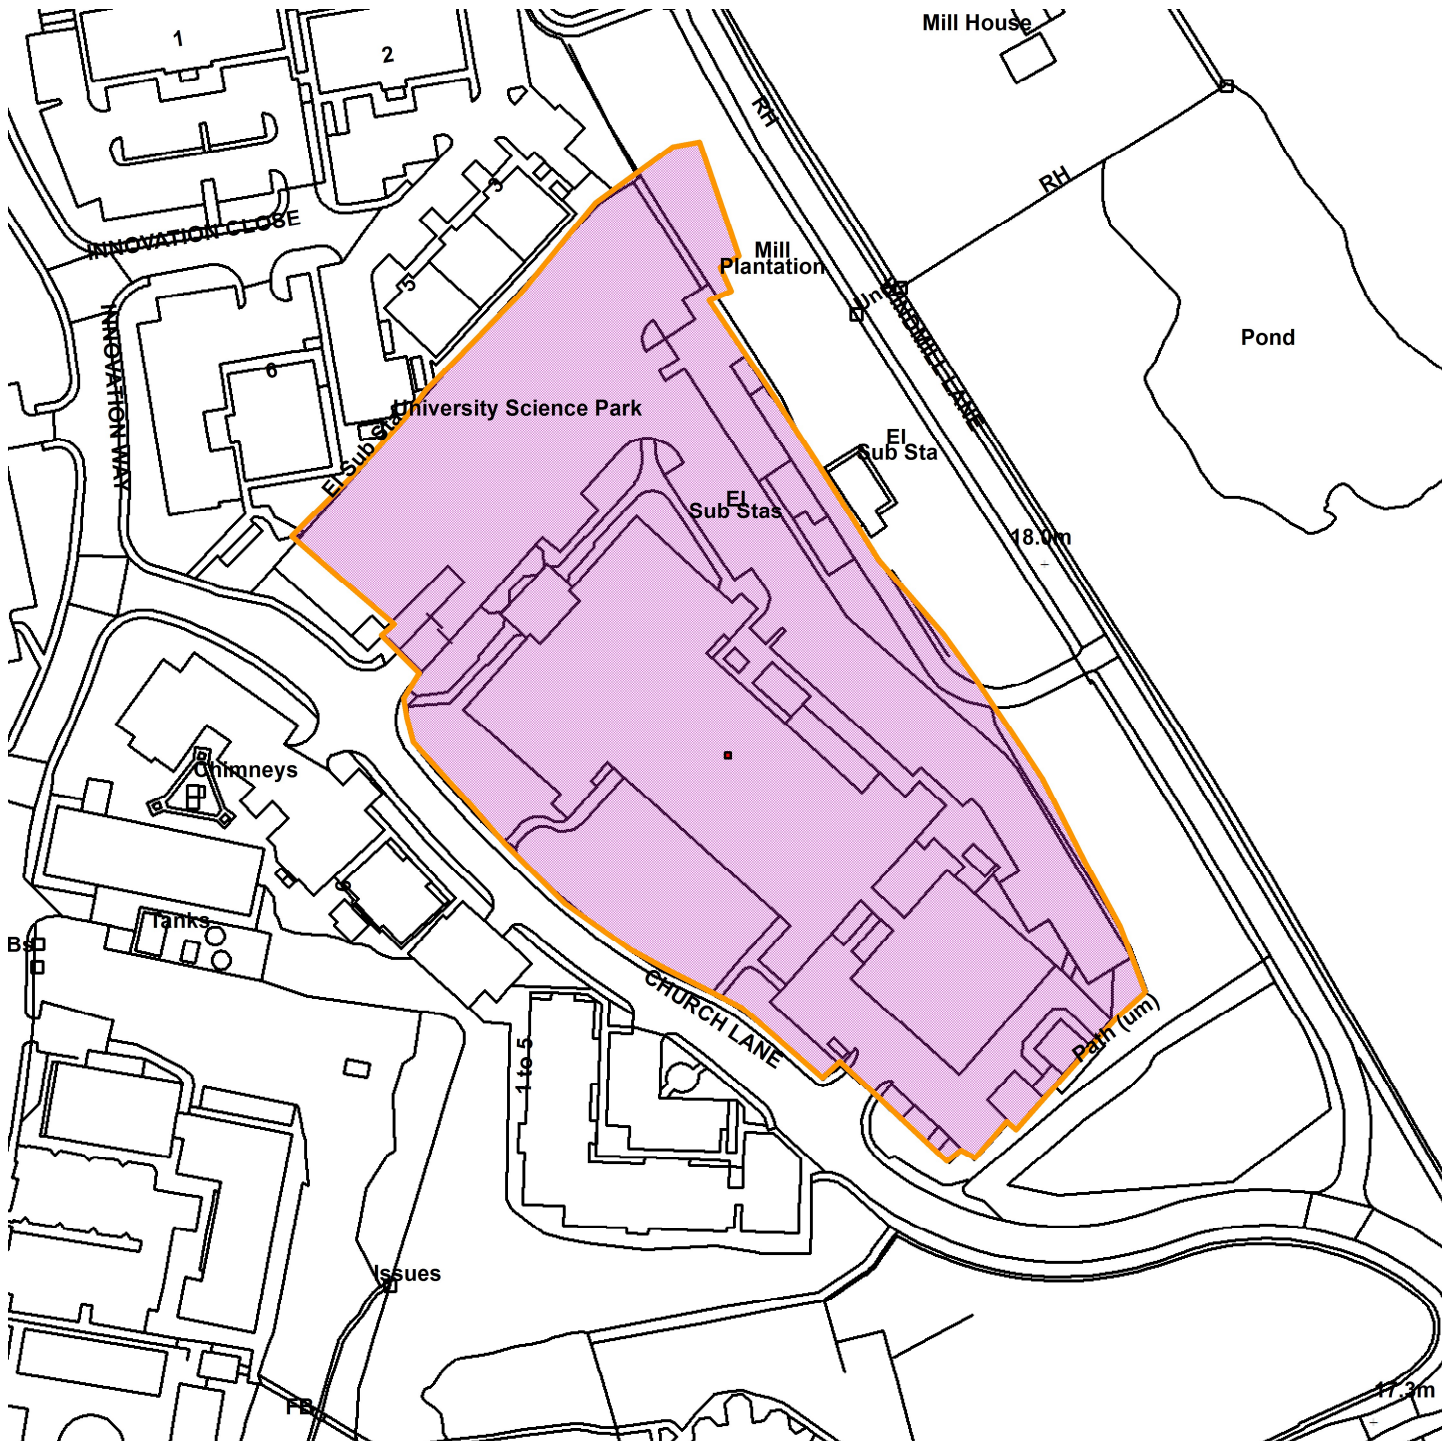

19/02011/FULM

Innovation Way, Heslington, YO10 5DF

Scale : 1:1590

Reproduced from the Ordnance Survey map with the permission of the Controller of Her Majesty's Stationery Office © Crown Copyright 2000.

Unauthorised reproduction infringes Crown Copyright and may lead to prosecution or civil proceedings.

Organisation	City of York Council
Department	Economy & Place
Comments	Site Location Plan
Date	08 January 2020
SLA Number	